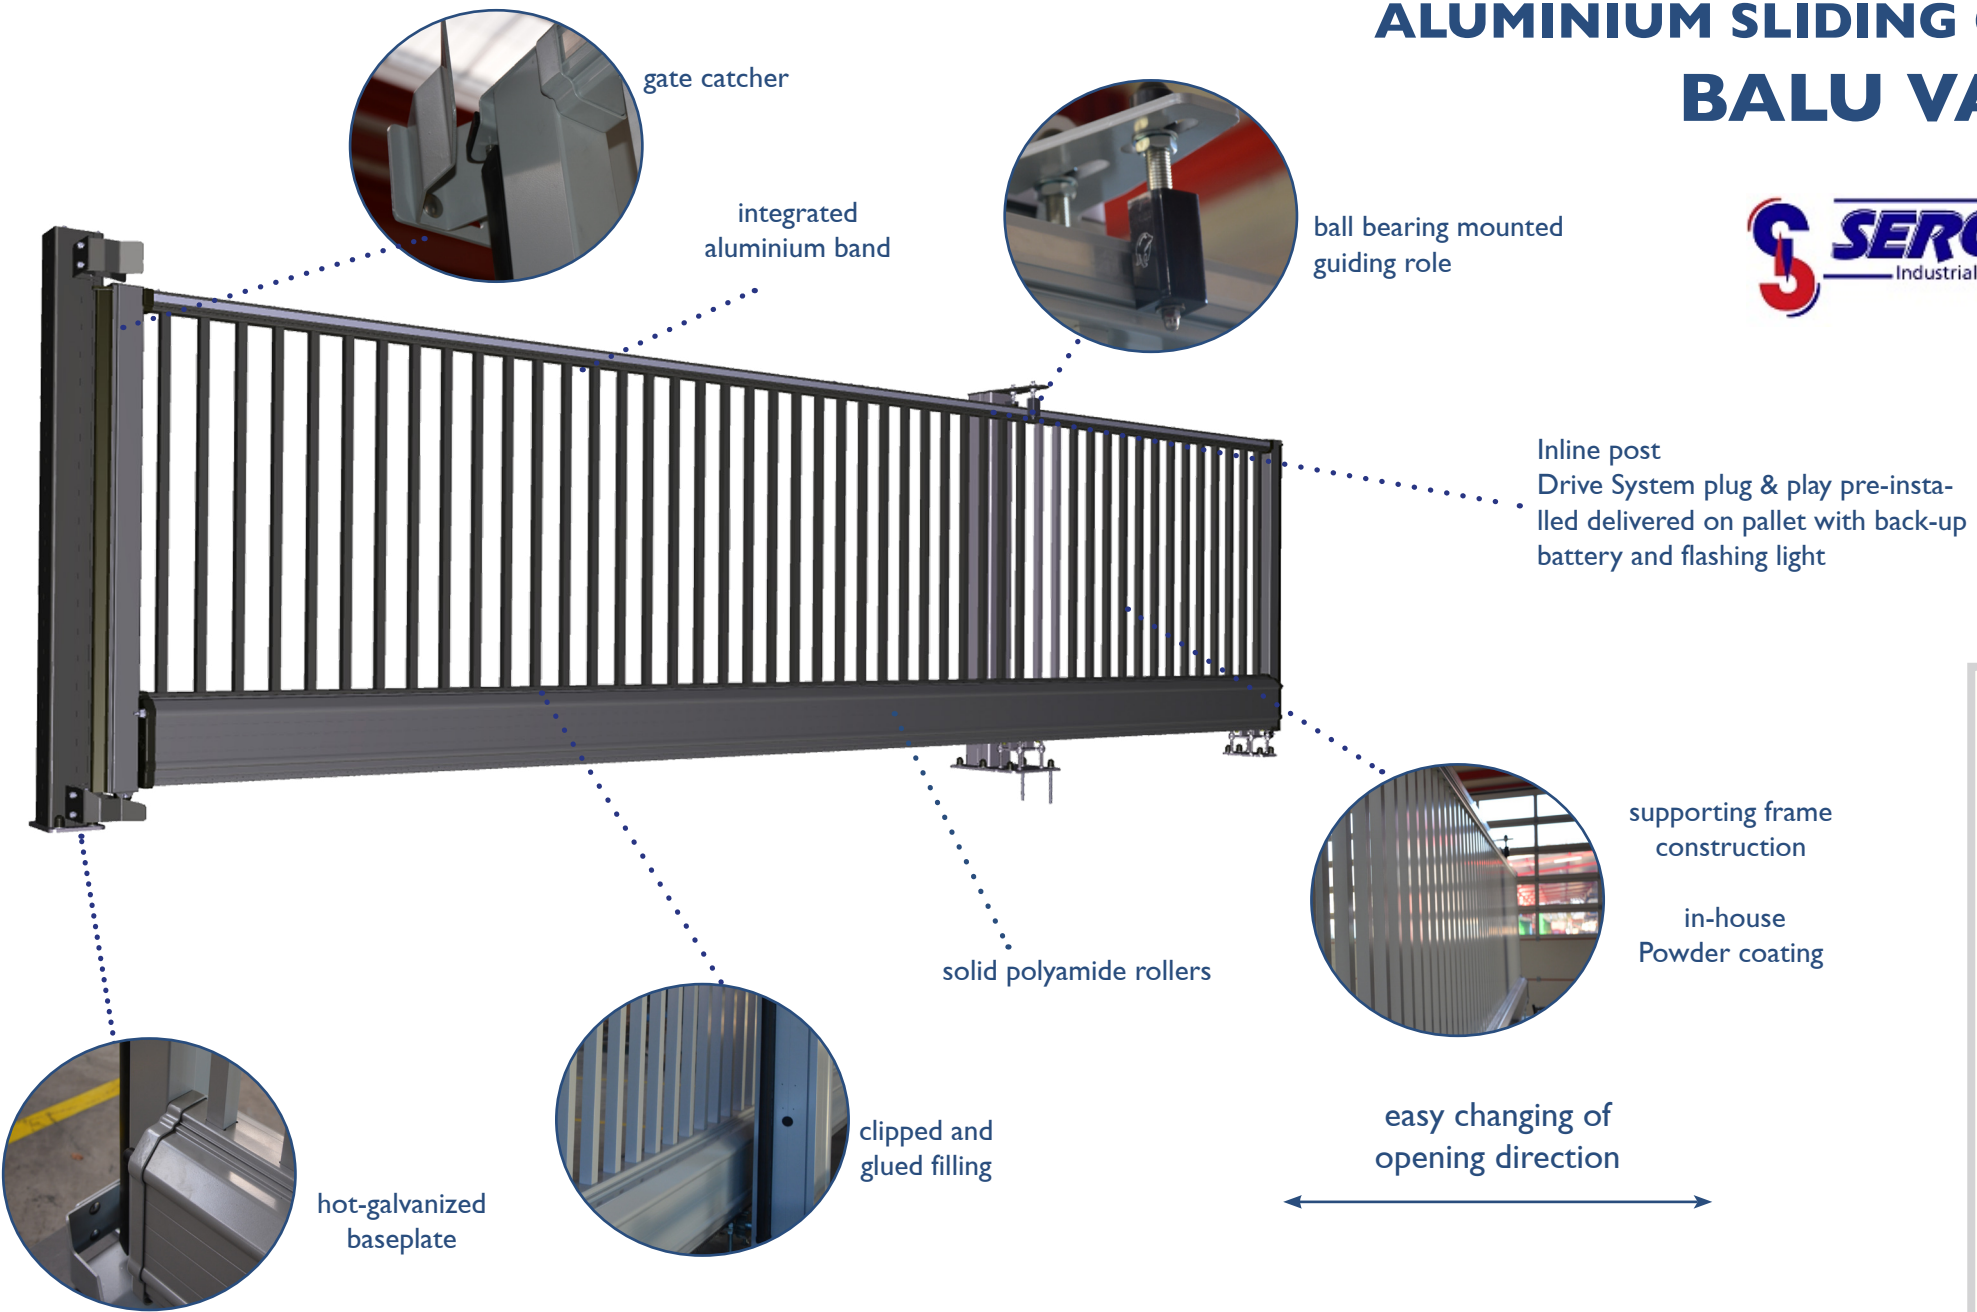

ALUMINIUM SLIDING GATE BALU VARO

Meets all the safety requirements and provisions of EN13241-1

Telefon: +43 3452 / 86031 - 0

info@b-alu.at