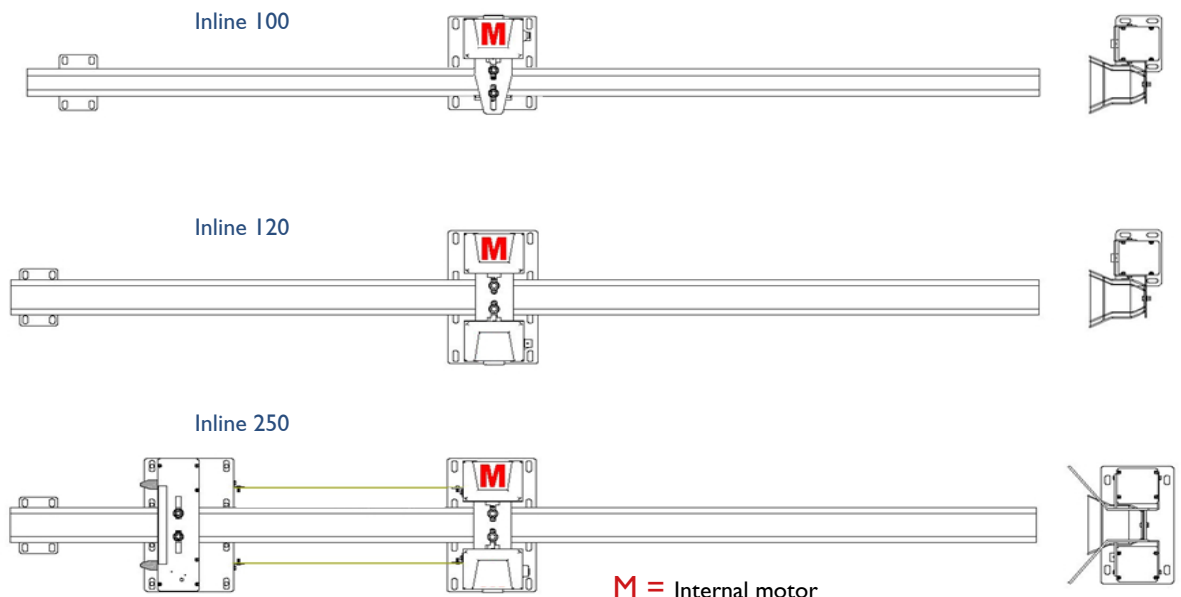

ALUMINIUM SLIDING GATE BALU CLASSIC

BALU[®]
A BEAR OF A GATE

- Cantilever, telescopic, Incline & Tracked gate models
- Welded aluminum in accordance with standard EN1090
- Single leaf widths up to 25 m width (50 m double leaf)
- Heights up to 5,2 m (special sizes on request)
- Vertical bar/weld mesh/perforated sheet/solid or custom infills
- Integrated automation and guiding system for trouble-free operation
- 100% factory tested
- Meets your access control application requirements
- Superior powder-coat finish in a wide variety of colors
- Plug and play installation
- EN 13241-I; CE and TÜV certified
- Manufactured in accordance with ISO 9001
- GBS International 15-year powder coat guarantee

	Inline 100	Inline 120	Inline 250
Gate width up to...	10m/500kg	12m/700kg	25m/3000kg
Base plate 400 x 330 mm (single post)	✓	✓	✓
Base plate 563 x 330 mm (double post)	✓	✓	✓
Aluminium post 220 x 172 mm	✓	✓	✓
Flashing warning light	✓	✓	✓
Photocells mounted at 600 mm	✓	✓	✓
Built-in radio receiver+ 433 MHz	✓	✓	✗
Key switch in fixing post+2 keys	✓	✓	✓
Programable control system	✓	✓	✓
Battery backup (UPS) NiMH	✓	✓	✗
Temperature range 20 /+60 C	✓	✓	✓
Supply voltage 230 V AC	✓	✓	✓
Control voltage 24V DC	✓	✓	✓
Limit switch encoder	✓	✓	✗
Active safety edges	2	3	5
Adjustable soft start/stop	✓	✓	✓
Opening speed per minute	10,5 m/min	10,5 m/min	12-18 m/min
Torque approx. Nm	60	60	100
Duty Cycle	70%	70%	100%
Max power consumption (amps)	6,5	8,5	8

AERIAL PLAN VIEW

Meets all the safety requirements and provisions of EN13241-1

BALU Classic sliding gate cantilever up to 10 metres

- Running in Situation can be optional inside, outside or in line.
- Additional posts can be installed where required