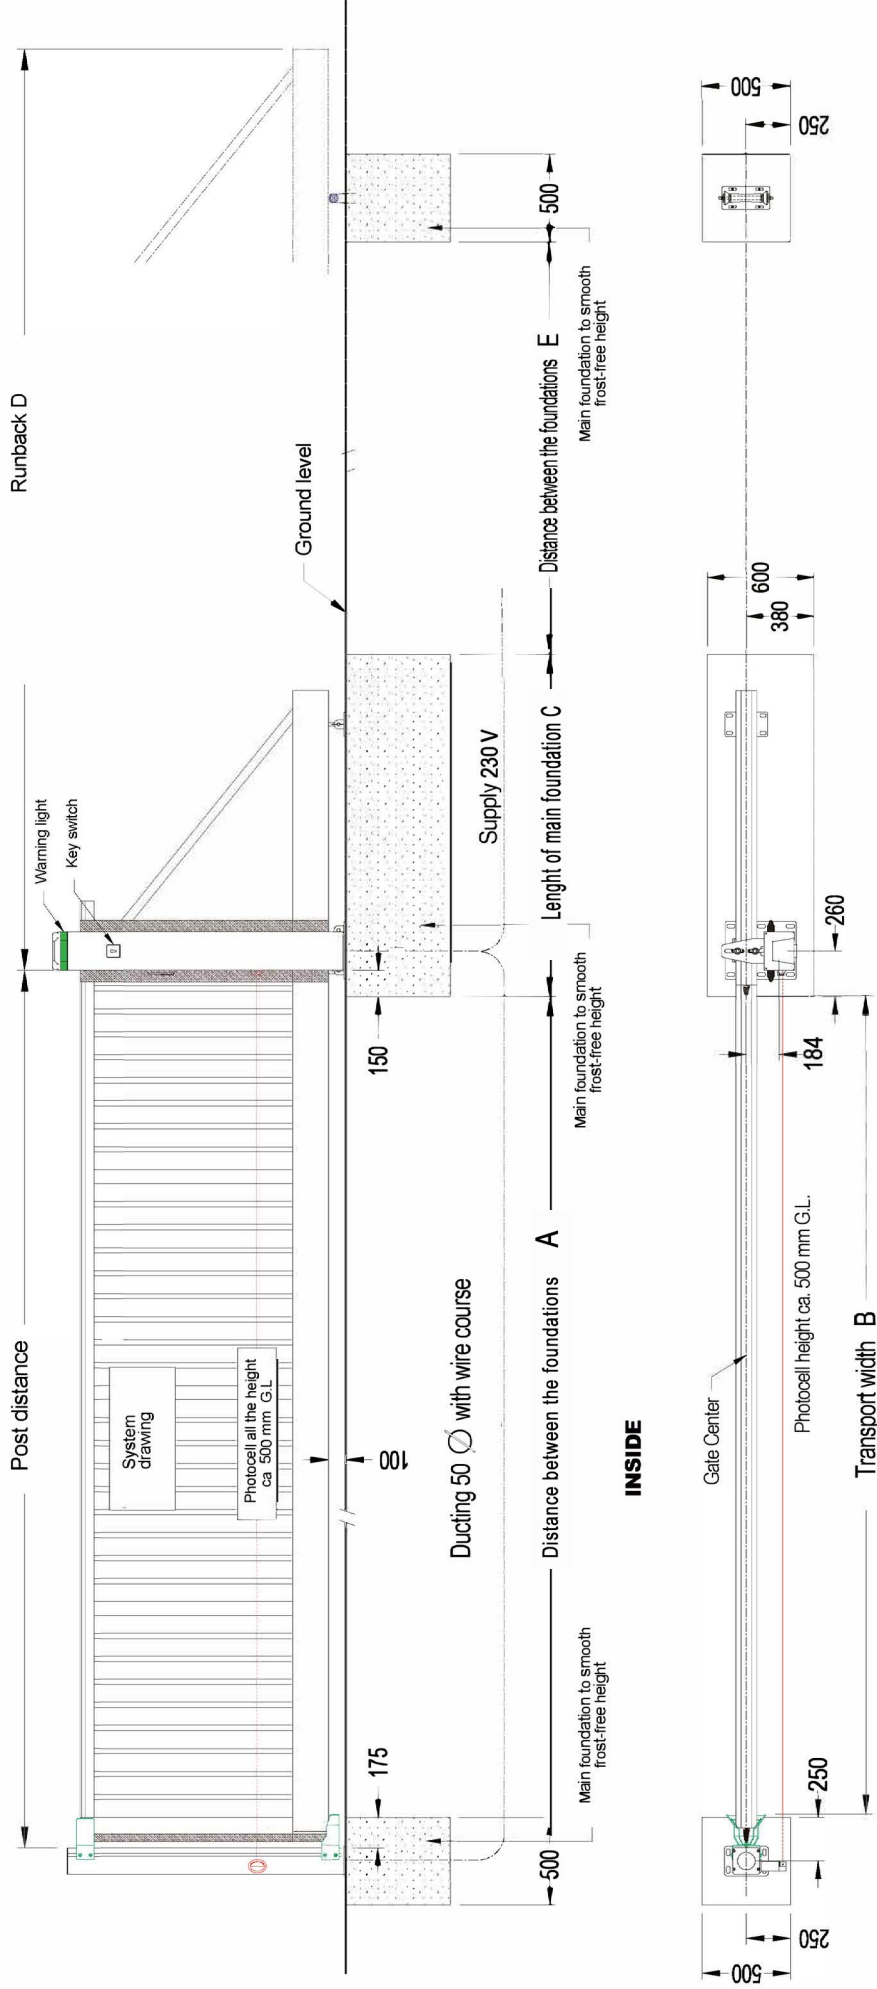

BALU Classic sliding gate cantilever up to 10 metres

- Running in Situation can be optional inside, outside or in line.
- Additional posts can be installed where required

Post distance	A	B	C	D	E	F	X	Y	Z
3000	2675	2665	1750	4300	not applicable	900	not applicable	1092	3185
4000	3675	3665	1750	5300	not applicable	900	not applicable	1092	4185
5000	4675	4665	1950	6500	not applicable	1100	not applicable	1292	5185
6000	5675	5765	2450	8000	not applicable	1600	not applicable	1792	6185

Post distance	A	B	C	D	E	F	X	Y	Z
7000	6675	6665	2450	9000	2300	1600	2948	1792	7185
8000	7675	7635	2950	10500	2600	2095	3254	2287	8185
9000	8675	8635	2950	11500	3000	2095	3654	2287	9185
10000	9675	9635	3750	13300	3300	2895	3954	3087	10185